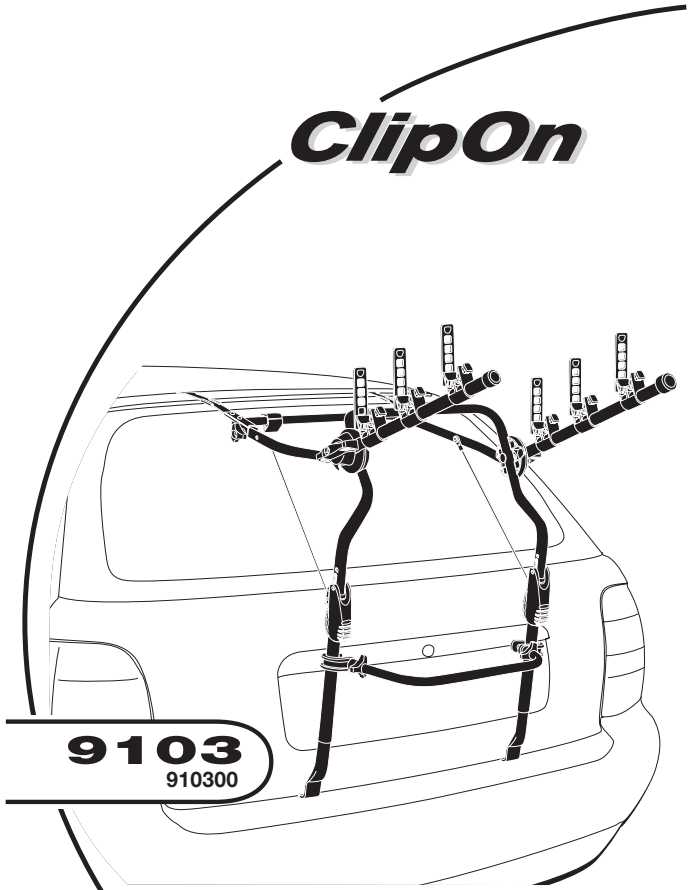

Follow me...

THULE[®]
SWEDEN

Box 69, 330 33 Hillerstorp, SWEDEN
www.thule.com

ALFA ROMEO 147, 3/5-dr Hatchback, 01-03, 04-	2
AUDI A3, 3-dr Hatchback, 03-	1
AUDI A3, 3-dr Hatchback, 96-02	1
AUDI A3, 5-dr Hatchback, 99-03	1
AUDI A4, 5-dr Avant, 96-01	2
AUDI A4, 5-dr Avant, 02-04	1
AUDI A4, 5-dr Avant, 05-	1
BMW 3-serie, 5-dr Touring, 96-99	2
CHEVROLET Matiz, 5-dr Hatchback, 04-04	2
CHEVROLET Matiz, 5-dr Hatchback, 05-	1
CITROËN C3, 5-dr Hatchback, 02-	1
CITROËN Saxo, 3/5-dr Hatchback, 96-03	1
DAEWOO Matiz, 5-dr Hatchback, 98-00	2
DAEWOO Matiz, 5-dr Hatchback, 01-	2
DAEWOO Nubira, 5-dr Estate, 97-	1
DAIHATSU Charade, 3/5-dr Hatchback, 93-00	2
FIAT Bravo, 3-dr Hatchback, 96-02	1
FIAT Marea, 5-dr Estate, 96-03	1
FIAT Punto, 3-dr Hatchback, 03-	2
FIAT Punto, 3/5-dr Hatchback, 94-98	2
FIAT Punto, 3/5-dr Hatchback, 99-02	1
FIAT Uno, 3/5-dr Hatchback, 84-98	2
FORD Focus, 3/5-dr Hatchback, 98-03	1
FORD Ka, 3-dr Hatchback, 97-	1
FORD Scorpio, 5-dr Estate, 85-94	1
FORD Scorpio, 5-dr Estate, 95-98	1
FORD Sierra, 5-dr Estate, 84-94	2
HONDA Civic, 5-dr Hatchback, 01-03	1
HONDA Civic 1.4, 3/5-dr Hatchback, 04-	1
HONDA Jazz, 5-dr Hatchback, 02-	1
HONDA Logo, 3/5-dr Hatchback, 95-02	2
HYUNDAI Elantra, 5-dr Estate, 96-00	1
HYUNDAI Getz, 3/5-dr Hatchback, 02-	2
KIA Cerato, 5-dr Hatchback, 04-	1
KIA Rio, 5-dr Estate, 02-	1
KIA Rio, 5-dr Hatchback, 05-	1
MAZDA 323 F, 5-dr Hatchback, 98-00	1
MERCEDES C-klasse (W202), 5-dr Estate, 93-99	1
MITSUBISHI Colt, 3-dr Hatchback, 92-95	2
NISSAN Almera, 3/5-dr Hatchback, 00-	2
NISSAN Almera, 5-dr Hatchback, 95-99	2